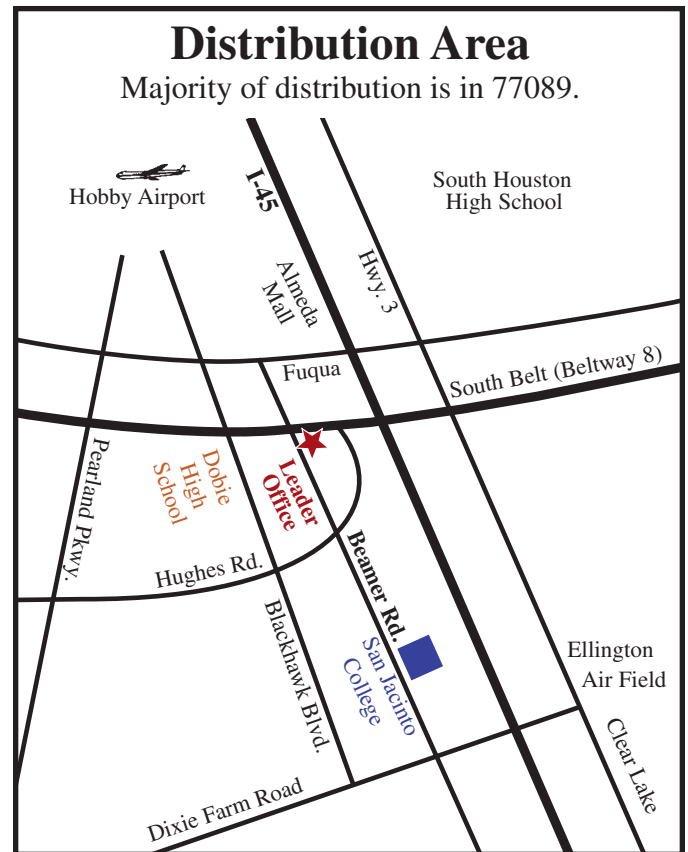

11555 Beamer Rd. • Houston, Tx 77089
281-481-5656 • Fax: 281-481-5730 • E-mail: mynews@southbeltleader.com
Visit us at www.southbeltleader.com